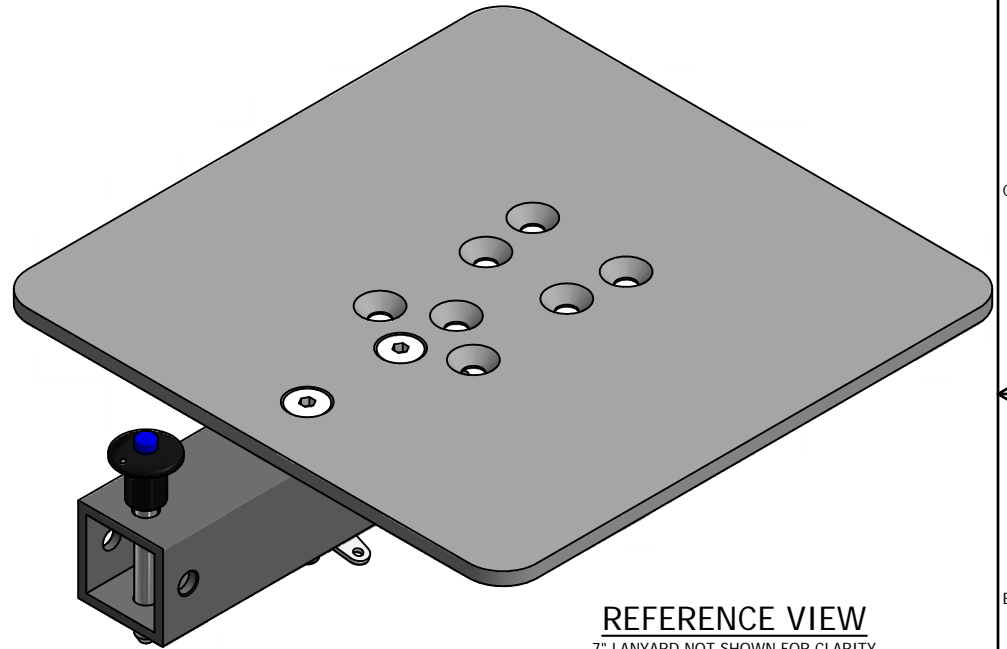

TOP VIEW

REFERENCE VIEW
7" LANYARD NOT SHOWN FOR CLARITY

| | | |
|---|--|-------------------|
| <p>WEIGHT 1.3Lbs / 0.6Kg</p> | <p>BLUE SKY MAST[®] <i>elevating solutionsSM</i></p> | |
| <p>BlueSky Mast, Inc. 1515 Gunn Hwy Odessa, FL 33556 www.blueskymast.com sales@blueskymast.com</p> <p>Phone: 877-411-6278 CAGE: 3JWX5</p> | <p>TITLE SIDE MOUNT-150 ARM-SOLID 7.5 X 7.5</p> <p>PART NUMBER BSMU-A-M407-MPP-EM5</p> <p>(c) Copyright 2005-13 Allendale, LLC All Rights Reserved. This specification is subject to change without notice. DRAWING SCALE NONE. DIMENSIONS IN INCHES.</p> | |
| | <p>REV 1</p> | <p>SHT 1 OF 1</p> |