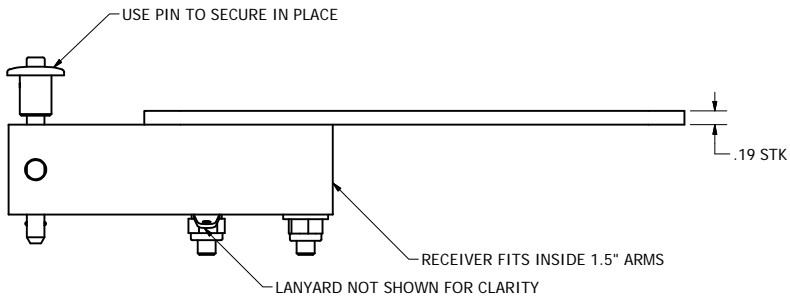

TOP VIEW

REFERENCE VIEW
7" LANYARD NOT SHOWN FOR CLARITY

| | | |
|---|--|-------------------|
| <p>WEIGHT 1.3Lbs / 0.6Kg</p> | <p>BLUE SKY MAST[®] <i>elevating solutionsSM</i></p> | |
| <p>BlueSky Mast, Inc. 1515 Gunn Hwy Odessa, FL 33556 www.blueskymast.com sales@blueskymast.com</p> <p>Phone: 877-411-6278 CAGE: 3JWX5</p> | <p>TITLE SIDE MOUNT-150 ARM-SOLID 7.5 X 7.5</p> <p>PART NUMBER BSMU-A-M407-MPP-EM5</p> <p>(c) Copyright 2005-13 Allendale, LLC All Rights Reserved. This specification is subject to change without notice. DRAWING SCALE NONE. DIMENSIONS IN INCHES.</p> | |
| | <p>REV 1</p> | <p>SHT 1 OF 1</p> |