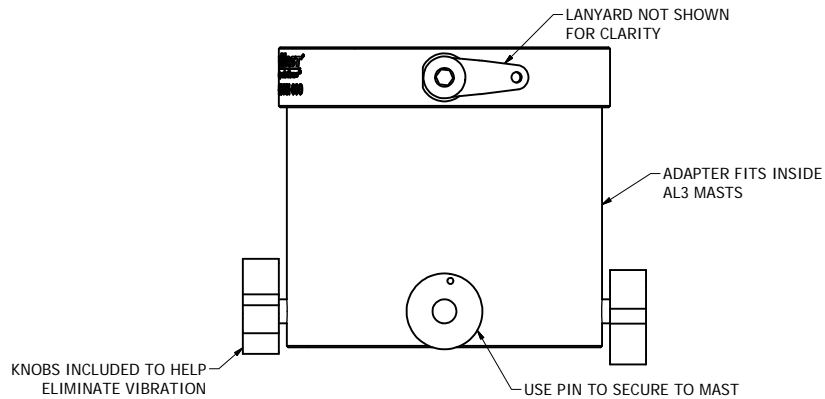

TOP VIEW

REFERENCE VIEW
7" LANYARD NOT SHOWN FOR CLARITY

<p>WEIGHT 1.2Lbs / .5Kg</p>		
<p>BlueSky Mast, Inc. 1515 Gunn Hwy Odessa, FL 33556 www.blueskymast.com sales@blueskymast.com</p> <p>Phone: 877-411-6278 CAGE: 3JWX5</p>	<p>TITLE TOP ADAPTER-AL 3-PIN ON</p> <p>PART NUMBER BSM3-P-M510-PIN-000</p> <p>(c) Copyright 2005-13 Allendale, LLC All Rights Reserved. This specification is subject to change without notice. DRAWING SCALE NONE. DIMENSIONS IN INCHES.</p>	
	<p>REV 1</p>	<p>SHT 1 OF 1</p>