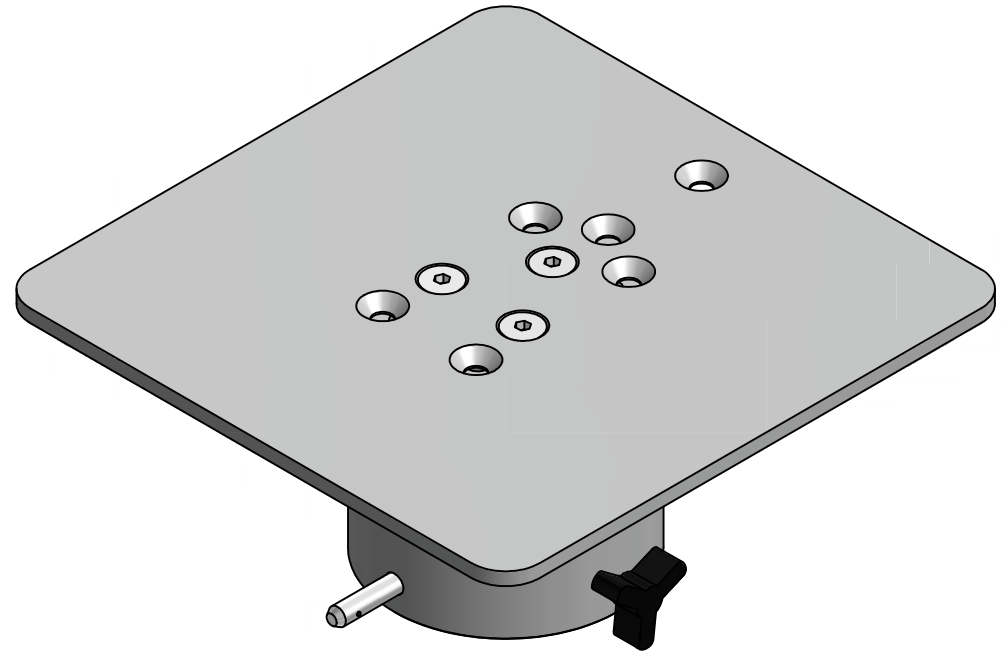

OVERHEAD VIEW

REFERENCE VIEW

7" LANYARD NOT SHOWN FOR CLARITY

ADAPTER FITS INSIDE OF
AL3 MOUNTING POLES

LANYARD NOT SHOWN FOR CLARITY

USE PIN TO SECURE TO MOUNTING POLE

(2X) KNOBS INCLUDED TO
REDUCE VIBRATION

WEIGHT	2.2Lbs / 1.0Kg
BlueSky Mast, Inc. 1515 Gunn Hwy Odessa, FL 33556 www.blueskymast.com sales@blueskymast.com	
Phone: 877-411-6278 CAGE: 3JWX5	

BLUESKY MAST® <i>elevating solutions™</i>	
TITLE TOP PLATE-AL3-SOLID 7.5 X 7.5	
PART NUMBER BSM3-A-M407-MPP-00A	REV 1
(c) Copyright 2005-13 Allendale, LLC All Rights Reserved. This specification is subject to change without notice. DRAWING SCALE NONE. DIMENSIONS IN INCHES.	
SHT 1 OF 1	