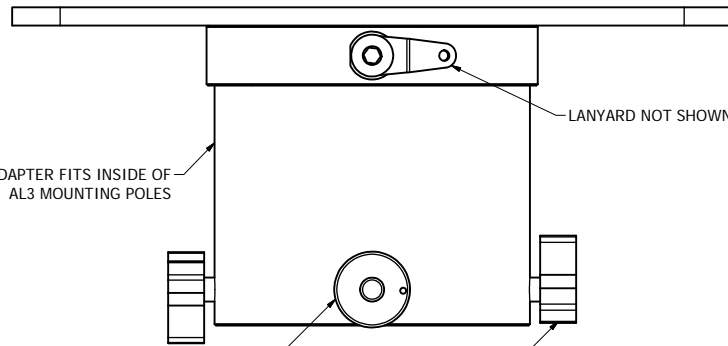

OVERHEAD VIEW

REFERENCE VIEW

7" LANYARD NOT SHOWN FOR CLARITY

ADAPTER FITS INSIDE OF
AL3 MOUNTING POLES

LANYARD NOT SHOWN FOR CLARITY

USE PIN TO SECURE TO MOUNTING POLE

(2X) KNOBS INCLUDED TO
REDUCE VIBRATION

WEIGHT	2.2Lbs / 1.0Kg
BlueSky Mast, Inc. 1515 Gunn Hwy Odessa, FL 33556 www.blueskymast.com sales@blueskymast.com	
Phone: 877-411-6278 CAGE: 3JWX5	

BLUESKY MAST® <i>elevating solutions™</i>	
TITLE TOP PLATE-AL3-SOLID 7.5 X 7.5	
PART NUMBER BSM3-A-M407-MPP-00A	REV 1
(c) Copyright 2005-13 Allendale, LLC All Rights Reserved. This specification is subject to change without notice. DRAWING SCALE NONE. DIMENSIONS IN INCHES.	
SHT 1 OF 1	